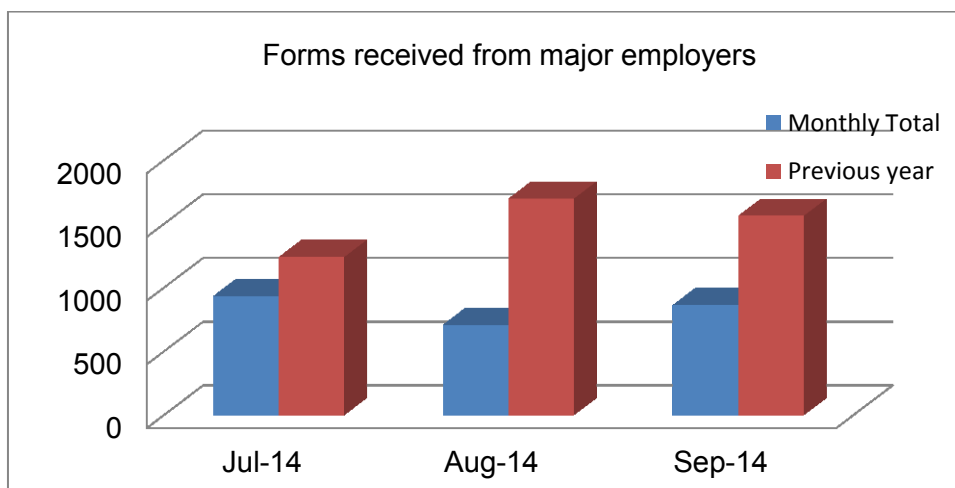

**Data Quality Statistics
1 July 2014 – 30 September 2014**

	Overall Total	Previous Year
July 2014	16656	18336
August 2014	14370	17752
September 2014	16238	20143

	Overall Scanned	Indexing errors	% error rate
July 2014	16656	26	0.15
August 2014	14370	16	0.11
September 2014	16238	22	0.14

	Monthly Total	Previous year
Jul-14	934	1241
Aug-14	709	1700
Sep-14	864	1565

Microfiche Statistics

	Images Scanned	No of UPM Records updated
Jul-14	6355	232
Aug-14	11102	420
Sep-14	6391	276