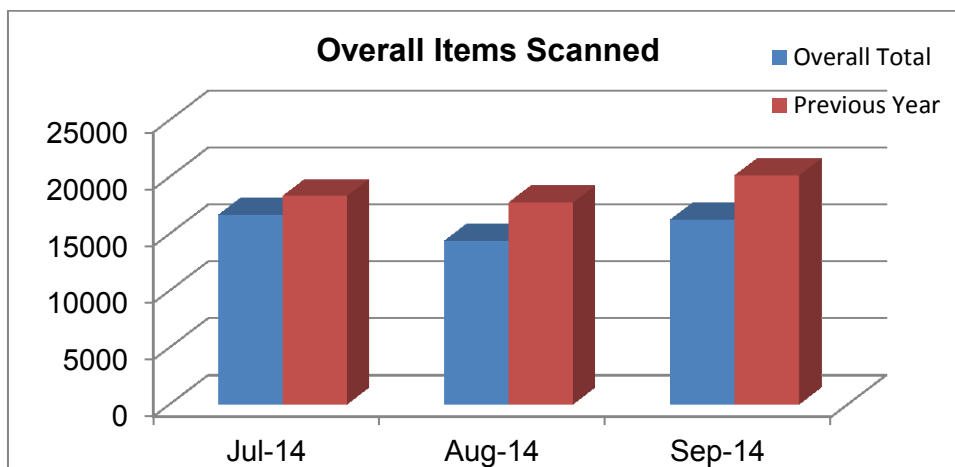

**Data Quality Statistics
1 July 2014 – 30 September 2014**

	Overall Total	Previous Year
July 2014	16656	18336
August 2014	14370	17752
September 2014	16238	20143

	Overall Scanned	Indexing errors	% error rate
July 2014	16656	26	0.15
August 2014	14370	16	0.11
September 2014	16238	22	0.14

	Monthly Total	Previous year
Jul-14	934	1241
Aug-14	709	1700
Sep-14	864	1565

Microfiche Statistics

	Images Scanned	No of UPM Records updated
Jul-14	6355	232
Aug-14	11102	420
Sep-14	6391	276