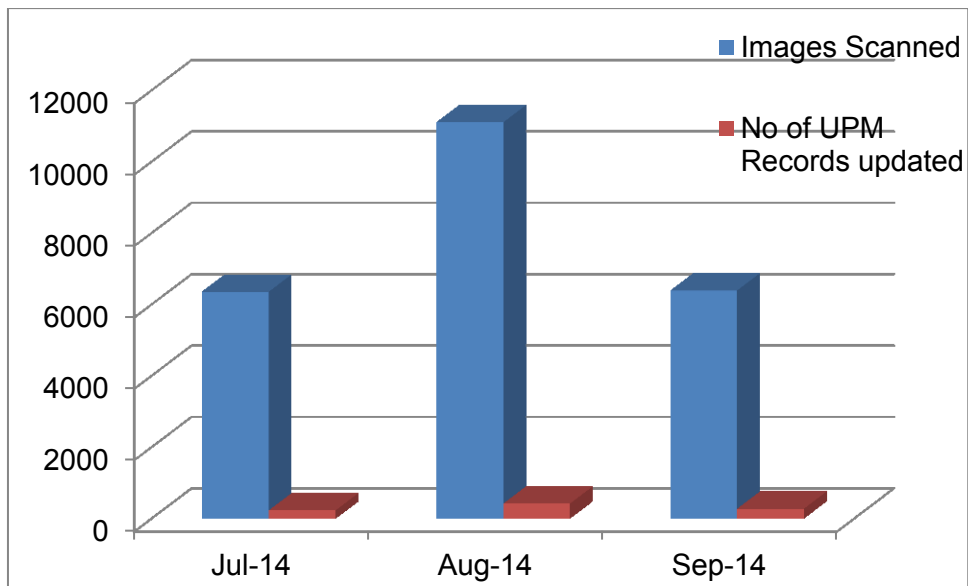

**Data Quality Statistics
1 July 2014 – 30 September 2014**

	Overall Total	Previous Year
July 2014	16656	18336
August 2014	14370	17752
September 2014	16238	20143

	Overall Scanned	Indexing errors	% error rate
July 2014	16656	26	0.15
August 2014	14370	16	0.11
September 2014	16238	22	0.14

	Monthly Total	Previous year
Jul-14	934	1241
Aug-14	709	1700
Sep-14	864	1565

Microfiche Statistics

	Images Scanned	No of UPM Records updated
Jul-14	6355	232
Aug-14	11102	420
Sep-14	6391	276